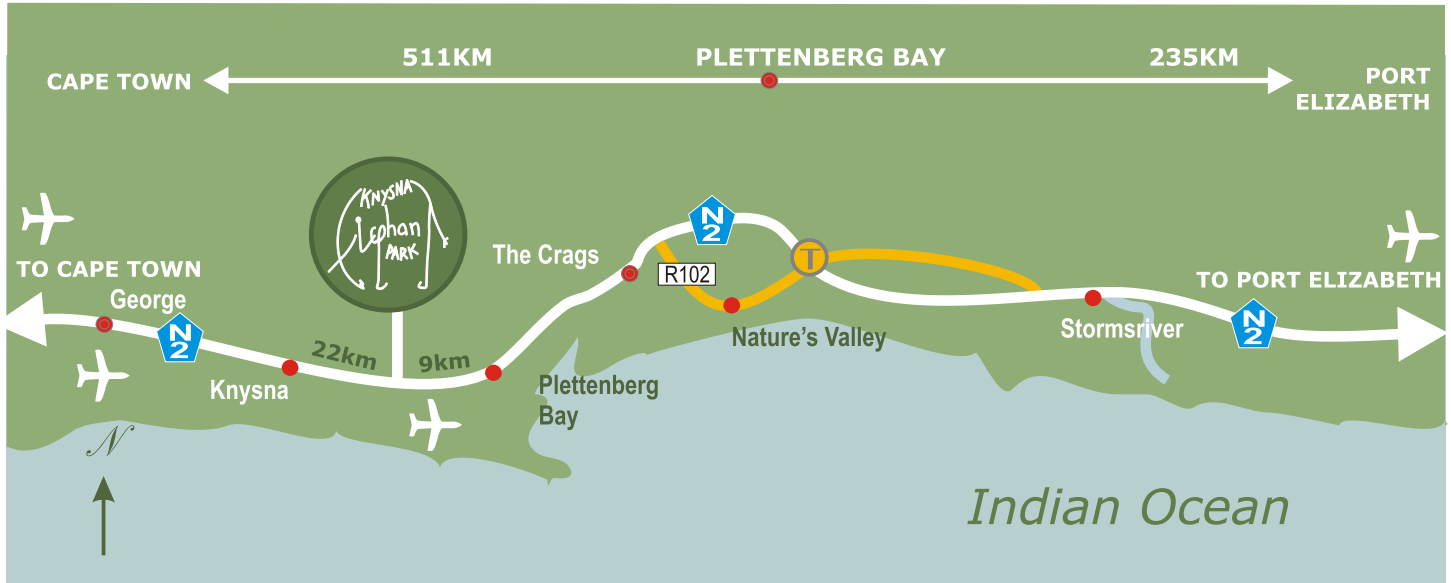

Situated on the N2 between Knysna (22km) and Plettenberg Bay (9km)
WESTERN CAPE - SOUTH AFRICA

Our commitment to the environment is born out of the struggle by the elephants in the Knysna Forest

Ian and Lisette Withers are members of