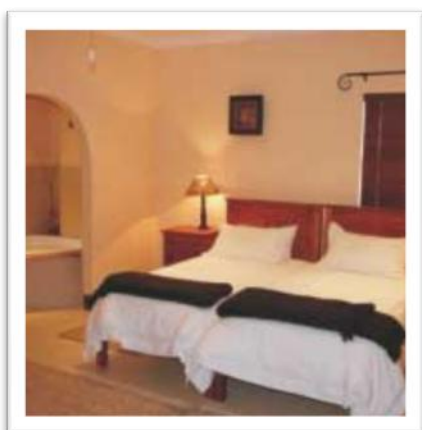

Elephant Lodge

Room Number	Rate	Description
Room 1	R 949	Luxury room , sleeps 2, double bed, DSTV, mini fridge, spa bath, shower, private patio with views of the park
Room 2	R 949	Luxury room , sleeps 2, double bed, DSTV, mini fridge, spa bath, shower, private patio with views of the park
Room 3	R 503	Standard room , sleeps 2, twin beds, DSTV, mini fridge, shower
Room 4	R 629	Standard room , sleeps 2, twin beds, DSTV, mini fridge, shower
Room 5	R 629 per adult R 290 per child	Family unit , 2 bedrooms (1 double + 1 twin), kitchenette with sleeper couch, DSTV, shower
Room 6	R 949	Luxury room , sleeps 2, twin beds, DSTV, mini fridge, spa bath, shower