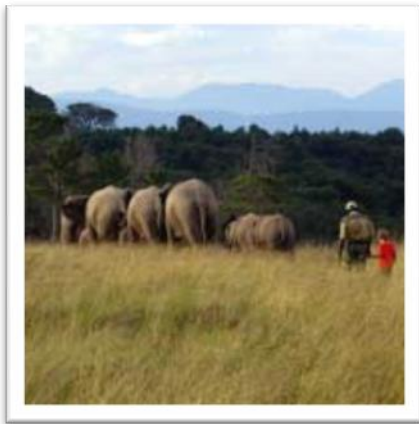

Exclusive Sunrise / Sunset Rides and Walks

Adults	R 949
Children 6 - 12 yrs	R 474
Children under 6 yrs	Not recommended, exceptions can be made
Departure Times	06:30 and 16:30
Duration	± 2 hour experience
Maximum numbers	Private Safari

Our commitment to the environment is born out of the struggle by the elephants in the Knysna Forest

Ian and Lisette Withers are members of