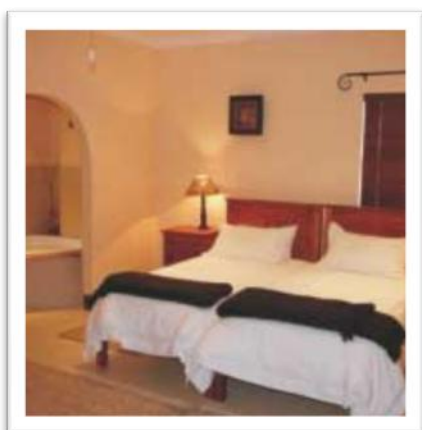

Elephant Lodge

Room Number	Rate	Description
Room 1	R 1186	Luxury room , sleeps 2, double bed, DSTV, mini fridge, spa bath, shower, private patio with views of the park
Room 2	R 1186	Luxury room , sleeps 2, double bed, DSTV, mini fridge, spa bath, shower, private patio with views of the park
Room 3	R 629	Standard room , sleeps 2, twin beds, DSTV, mini fridge, shower
Room 4	R 787	Standard room , sleeps 2, twin beds, DSTV, mini fridge, shower
Room 5	R 787 per adult R 363 per child	Family unit , 2 bedrooms (1 double + 1 twin), kitchenette with sleeper couch, DSTV, shower
Room 6	R 1186	Luxury room , sleeps 2, twin beds, DSTV, mini fridge, spa bath, shower