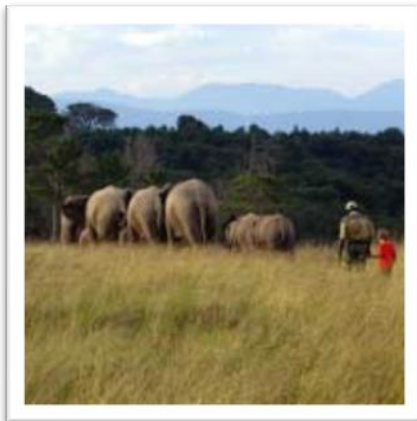

Rack Rates May 2010 - April 2011

Daily Scheduled Tours

Adults	R 175
Children 3 - 12 yrs	R 91
Pensioners and Students	R148
Groups of 10 + persons	R157
Children under 3 yrs	No charge
Tour Guides	No charge
Bucket of elephant feed	R 30
Departure Times	Half hourly 08:30 – 16:30
Duration	45 - 60 min or stay longer if you wish

Elephant Back Rides and Walks

Adults	R 750
Children 6 - 12 yrs	R 363
Children under 6 yrs	Not recommended, exceptions can be made
Tour Guides	No charge
Departure Times	0930, 10:30, 15:00 and/or 16:00
Duration	± 2 hour experience
Maximum numbers	Up to 8 persons depending on age

Exclusive Sunrise / Sunset Rides and Walks

Adults	R 1186
Children 6 - 12 yrs	R 593
Children under 6 yrs	Not recommended, exceptions can be made
Departure Times	06:30 and 16:30
Duration	± 2 hour experience
Maximum numbers	Private Safari

Our commitment to the environment is born out of the struggle by the elephants in the Knysna Forest

Ian and Lisette Withers are members of

Sundowner Group Packages

Adults	R 424
Children 6 - 12 yrs	R 369
Children under 6 yrs	No charge
Tour Guides	No charge
Departure Times	16:30
Duration	± 2½ hour experience
Minimum numbers	10 persons
Maximum numbers	50 persons